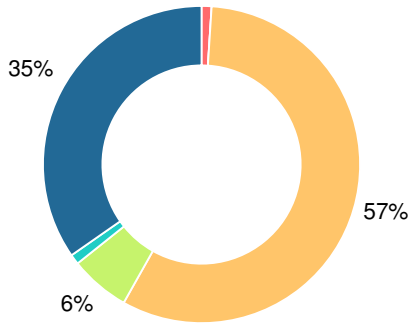

School Wide

C
76.7

Year	Turner County Middle School
2015	C
2014	C
2013	F
2012	F

Grade conversion	
A	90 - 100
B	80 - 89.9
C	70 - 79.9
D	60 - 69.9
F	0 - 59.9

CCRPI Single Score

Race/Ethnicity

- Asian/Pacific Islander
- American Indian/Alaskan
- Black
- Hispanic
- Multi-racial
- White

Free/Reduced-Price Lunch (FRL)

- FRL
- Not FRL

Students with Disability (SWD)

- SWD
- Not SWD

English Language Learners (ELL)

- ELL
- Not ELL

Middle School

CCRPI Score