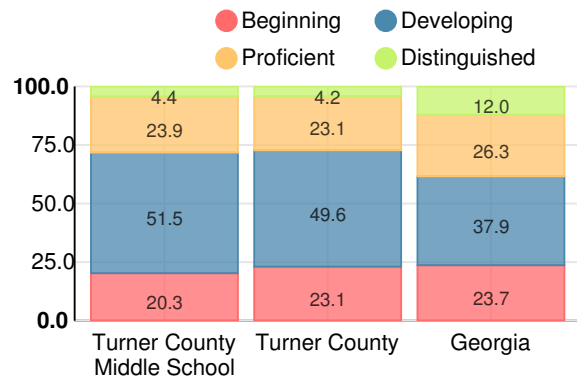

School Wide

C
76.7

Year	Turner County Middle School
2015	C
2014	C
2013	F
2012	F

Grade conversion	
A	90 - 100
B	80 - 89.9
C	70 - 79.9
D	60 - 69.9
F	0 - 59.9

CCRPI Single Score

Race/Ethnicity

- Asian/Pacific Islander
- American Indian/Alaskan
- Black
- Hispanic
- Multi-racial
- White

Free/Reduced-Price Lunch (FRL)

- FRL
- Not FRL

Students with Disability (SWD)

- SWD
- Not SWD

English Language Learners (ELL)

- ELL
- Not ELL

Middle School

CCRPI Score

Turner County Middle School

Indicator	2015
Achievement	22.3
Progress	39.2
Gap	6.7
Challenge	8.5
CCRPI Score	76.7

English

Percent of students scoring in each performance level on 2015 Georgia Milestones for middle school grades

Mathematics

Percent of students scoring in each performance level on 2015 Georgia Milestones for middle school grades

Science

Percent of students scoring in each performance level on 2015 Georgia Milestones for middle school grades