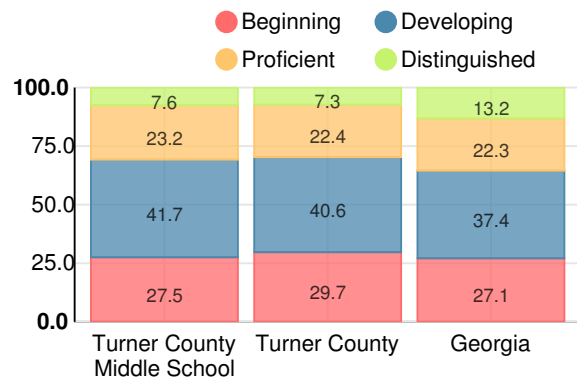

School Wide

C
76.7

Year	Turner County Middle School
2015	C
2014	C
2013	F
2012	F

Grade conversion	
A	90 - 100
B	80 - 89.9
C	70 - 79.9
D	60 - 69.9
F	0 - 59.9

CCRPI Single Score

Race/Ethnicity

- Asian/Pacific Islander
- American Indian/Alaskan
- Black
- Hispanic
- Multi-racial
- White

Turner County Middle School

Indicator	2015
Achievement	22.3
Progress	39.2
Gap	6.7
Challenge	8.5
CCRPI Score	76.7

English

Percent of students scoring in each performance level on 2015 Georgia Milestones for middle school grades

Mathematics

Percent of students scoring in each performance level on 2015 Georgia Milestones for middle school grades

Science

Percent of students scoring in each performance level on 2015 Georgia Milestones for middle school grades

Social Studies

Percent of students scoring in each performance level on 2015 Georgia Milestones for middle school grades

Reading on Grade Level (8th) Grade

Percent of students in grade 8 achieving Lexile measure greater than 1050