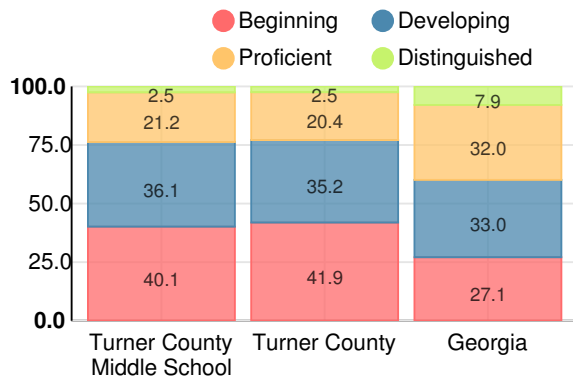

School Wide

C
76.7

Year	Turner County Middle School
2015	C
2014	C
2013	F
2012	F

Grade conversion	
A	90 - 100
B	80 - 89.9
C	70 - 79.9
D	60 - 69.9
F	0 - 59.9

CCRPI Single Score

Race/Ethnicity

- Asian/Pacific Islander
- American Indian/Alaskan
- Black
- Hispanic
- Multi-racial
- White

Free/Reduced-Price Lunch (FRL)

- FRL
- Not FRL

Students with Disability (SWD)

- SWD
- Not SWD

English Language Learners (ELL)

- ELL
- Not ELL

Middle School

CCRPI Score

Turner County Middle School

Indicator	2015
Achievement	22.3
Progress	39.2
Gap	6.7
Challenge	8.5
CCRPI Score	76.7

English

Percent of students scoring in each performance level on 2015 Georgia Milestones for middle school grades