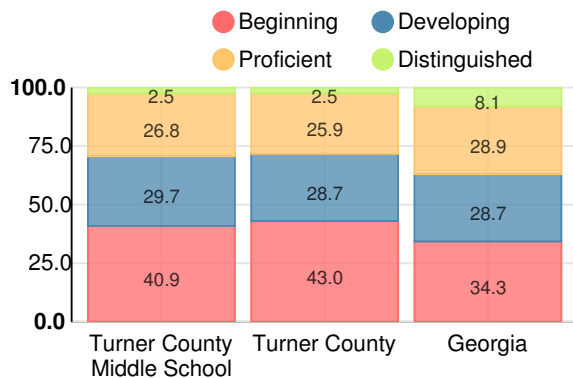

School Wide

C
76.7

Year	Turner County Middle School
2015	C
2014	C
2013	F
2012	F

Grade conversion	
A	90 - 100
B	80 - 89.9
C	70 - 79.9
D	60 - 69.9
F	0 - 59.9

CCRPI Single Score

Race/Ethnicity

- Asian/Pacific Islander
- American Indian/Alaskan
- Black
- Hispanic
- Multi-racial
- White

Free/Reduced-Price Lunch (FRL)

- FRL
- Not FRL

Students with Disability (SWD)

- SWD
- Not SWD

English Language Learners (ELL)

- ELL
- Not ELL

Middle School

CCRPI Score

Turner County Middle School

Indicator	2015
Achievement	22.3
Progress	39.2
Gap	6.7
Challenge	8.5
CCRPI Score	76.7

English

Percent of students scoring in each performance level on 2015 Georgia Milestones for middle school grades

Mathematics

Percent of students scoring in each performance level on 2015 Georgia Milestones for middle school grades

Science

Percent of students scoring in each performance level on 2015 Georgia Milestones for middle school grades