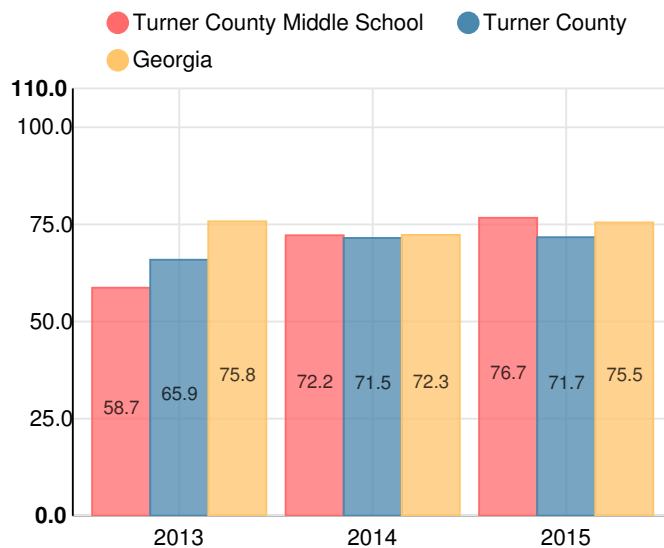

Turner County Middle School

-  316 Lamar St, Ashburn, GA 31714
-  (229)567-4343
-  Grades: 6-8
-  Enrollment: 293 students

Performance Snapshot

- Turner County Middle School's **overall performance is higher than 63% of schools in the state** and is higher than its district.
- Its students' **academic growth is higher than 94% of schools in the state.**
- **52.4% of its 8th grade students are reading on grade level.**

School Wide

C
76.7

Year	Turner County Middle School
2015	C
2014	C
2013	F
2012	F

Grade conversion	
A	90 - 100
B	80 - 89.9
C	70 - 79.9
D	60 - 69.9
F	0 - 59.9

CCRPI Single Score

Race/Ethnicity

- Asian/Pacific Islander
- American Indian/Alaskan
- Black
- Hispanic
- Multi-racial
- White