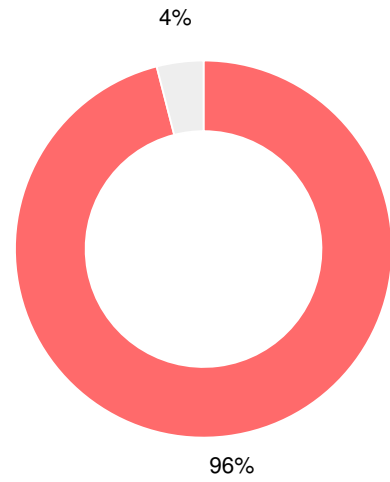

School Wide

C
76.7

Year	Turner County Middle School
2015	C
2014	C
2013	F
2012	F

Grade conversion	
A	90 - 100
B	80 - 89.9
C	70 - 79.9
D	60 - 69.9
F	0 - 59.9

CCRPI Single Score

Race/Ethnicity

- Asian/Pacific Islander
- American Indian/Alaskan
- Black
- Hispanic
- Multi-racial
- White

Free/Reduced-Price Lunch (FRL)

- FRL
- Not FRL

Students with Disability (SWD)

- SWD
- Not SWD

English Language Learners (ELL)

- ELL
- Not ELL

Middle School

CCRPI Score